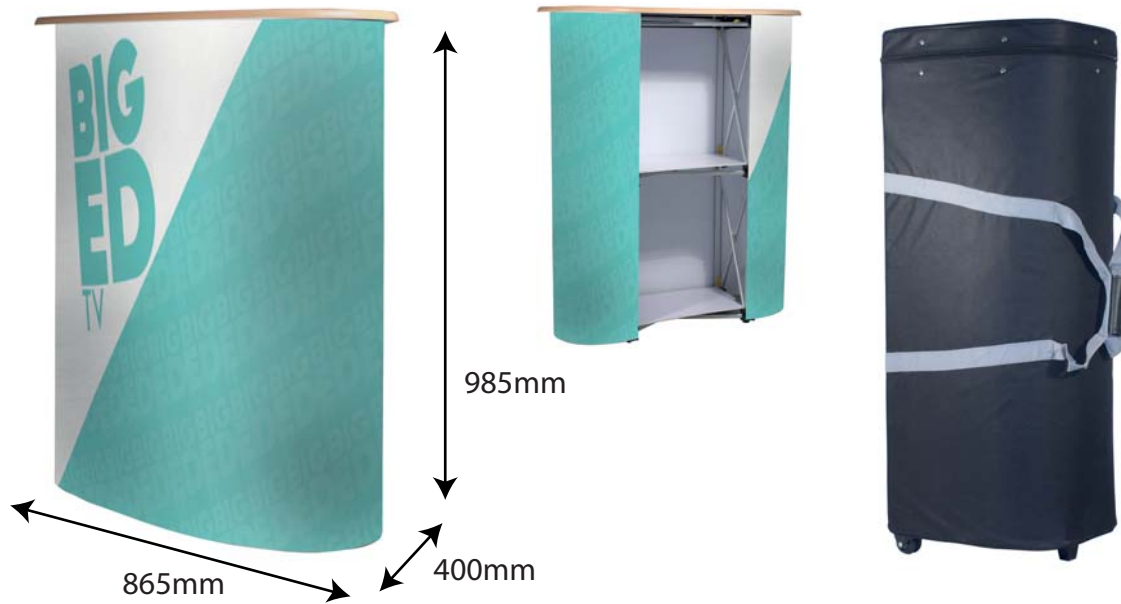

# Pop up Counta 2x1

Visible Graphic Area: 950mm(h) x 1540mm(w)  
Recommended Graphic thickness: 440microns min

# Pop up Counta 2x1

# Pop up Counta 2x1

Graphic fixing