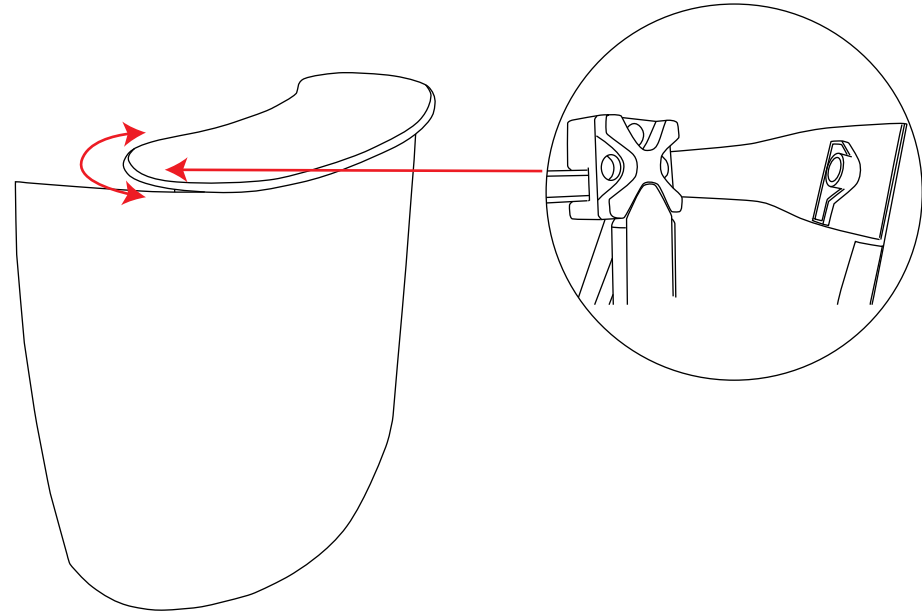

# Pop up Counta 2x1

Visible Graphic Area: 950mm(h) x 1540mm(w)  
Recommended Graphic thickness: 440microns min

# Pop up Counta 2x1