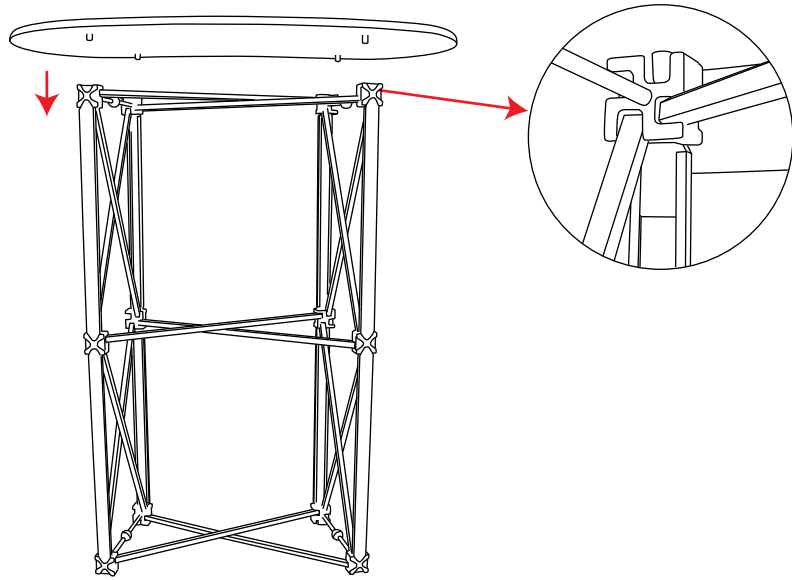

# Pop up Counta 2x1

Visible Graphic Area: 950mm(h) x 1540mm(w)  
Recommended Graphic thickness: 440microns min

# Pop up Counta 2x1