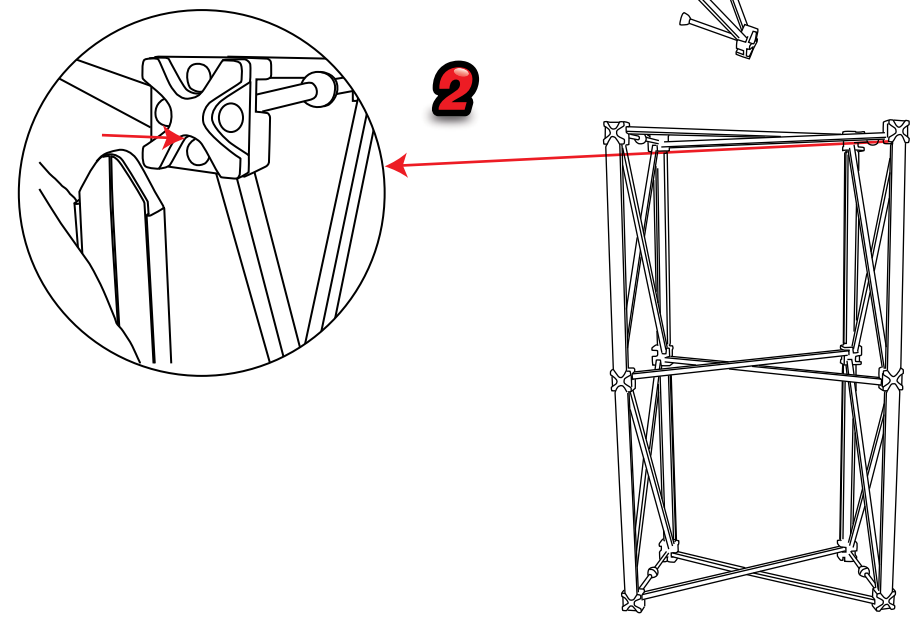

# Pop up Counta 2x1

Visible Graphic Area: 950mm(h) x 1540mm(w)  
Recommended Graphic thickness: 440microns min

# Pop up Counta 2x1