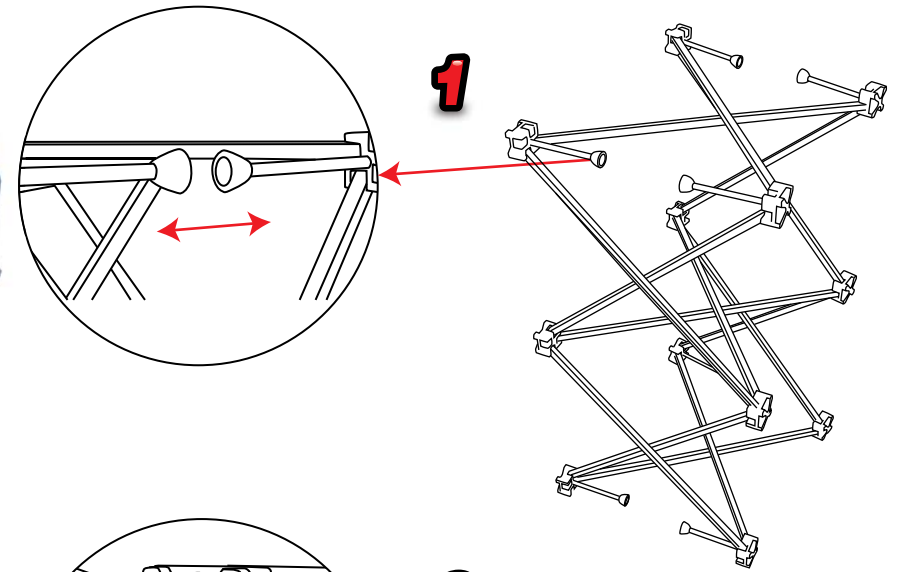

# Pop up Counta 2x1

Visible Graphic Area: 950mm(h) x 1540mm(w)  
Recommended Graphic thickness: 440microns min

# Pop up Counta 2x1